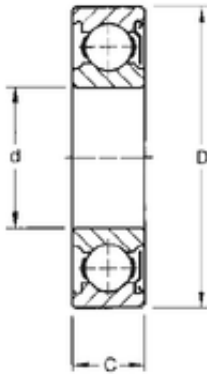

### 12 mm x 37 mm x 12 mm TIMKEN 301KD Single Row Ball Bearings

Bearing No. 301KD

|                               |             |
|-------------------------------|-------------|
| Size                          | 12x37x12 mm |
| Bore Diameter                 | 12 mm       |
| Outer Diameter                | 37 mm       |
| Width                         | 12 mm       |
| d                             | 12 mm       |
| D                             | 37 mm       |
| B                             | 12 mm       |
| C                             | 12 mm       |
| Weight                        | 0,064 Kg    |
| Basic dynamic load rating (C) | 9,4 kN      |