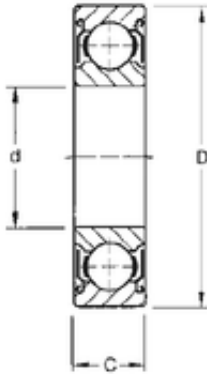

NTN BEARING-SUDAMERICANA, S.A.

10 mm x 35 mm x 11 mm TIMKEN 300KDD Single Row Ball Bearings

Bearing No. 300KDD

Size	10x35x11 mm
Bore Diameter	10 mm
Outer Diameter	35 mm
Width	11 mm
d	10 mm
D	35 mm
B	11 mm
C	11 mm
Weight	0,054 Kg
Basic dynamic load rating (C)	9,2 kN

300KDD Bearing 2D drawings and 3D CAD models